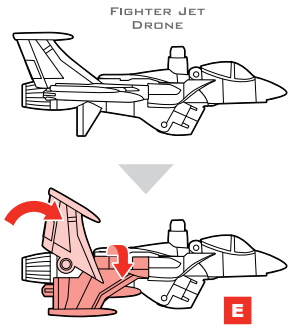

TRANSFORMERS

AGES 5+
27652

SKYBURST™ with AERIALBOTS™

LEVEL: 0 1 2 **3** 4 5
INTERMEDIATE

NOTE: Some parts are made to detach if excessive force is applied and are designed to be reattached if separation occurs. Adult supervision may be necessary for younger children.

TRANSFORMERS.COM

CHANGING TO VEHICLE MODE

REVERSE ORDER OF INSTRUCTIONS
TO CONVERT BACK INTO ROBOT.

CHANGING TO POWER-UP MODE

POWER CORE COMBINERS

**5 VEHICLES
COMBINE!**

DRONES
AUTOMATICALLY
CONVERT WHEN
ATTACHED TO
SKYBURST
COMMANDER
POWER-UP MODE!