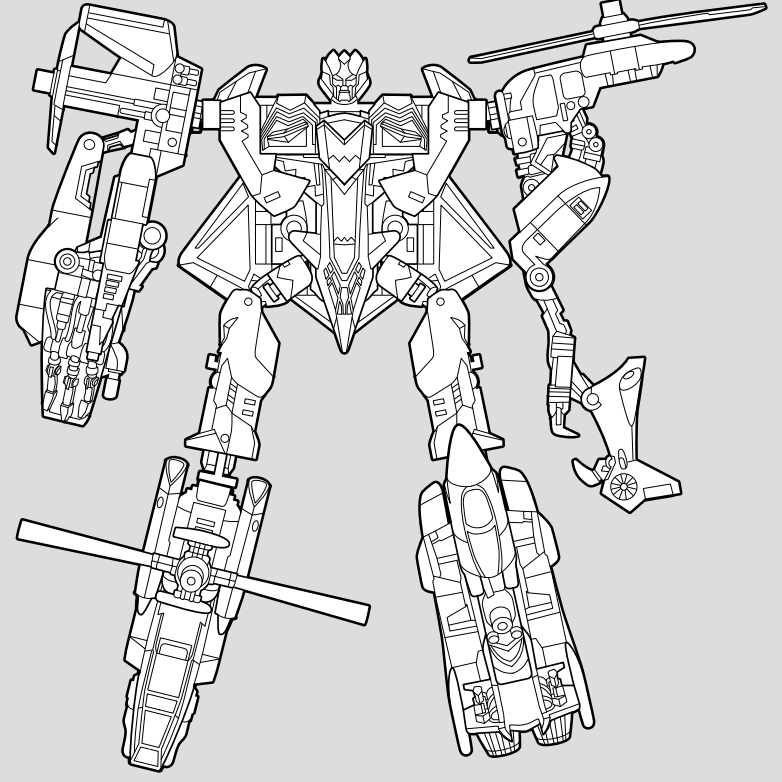

TRANSFORMERS

AGES 5+
27652

SKYBURST™ with AERIALBOTS™

LEVEL: 0 1 2 **3** 4 5
INTERMEDIATE

NOTE: Some parts are made to detach if excessive force is applied and are designed to be reattached if separation occurs. Adult supervision may be necessary for younger children.

TRANSFORMERS.COM

CHANGING TO VEHICLE MODE

REVERSE ORDER OF INSTRUCTIONS
TO CONVERT BACK INTO ROBOT.

CHANGING TO POWER-UP MODE

POWER CORE COMBINERS

**5 VEHICLES
COMBINE!**

DRONES
AUTOMATICALLY
CONVERT WHEN
ATTACHED TO
SKYBURST
COMMANDER
POWER-UP MODE!