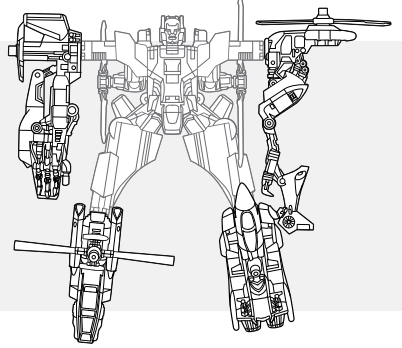

TRANSFORMERS

AGES 5+
27652

SKYBURST™ with AERIALBOTS™

LEVEL: 0 1 2 **3** 4 5
INTERMEDIATE

NOTE: Some parts are made to detach if excessive force is applied and are designed to be reattached if separation occurs. Adult supervision may be necessary for younger children.

TRANSFORMERS.COM

CHANGING TO VEHICLE MODE

REVERSE ORDER OF INSTRUCTIONS
TO CONVERT BACK INTO ROBOT.

CHANGING TO POWER-UP MODE

POWER CORE COMBINERS

**5 VEHICLES
COMBINE!**

DRONES
AUTOMATICALLY
CONVERT WHEN
ATTACHED TO
SKYBURST
COMMANDER
POWER-UP MODE!

POWER CORE COMBINERS

- MINI-CONS™ (SOLD SEPARATELY) AND DRONE VEHICLES ATTACH TO POWER-UP ANY COMMANDER FIGURE (SOLD SEPARATELY)!

NEED HELP?
TRANSFORMERS.COM/INSTRUCTIONS

Not suitable for children under 3 years because of small parts – choking hazard.