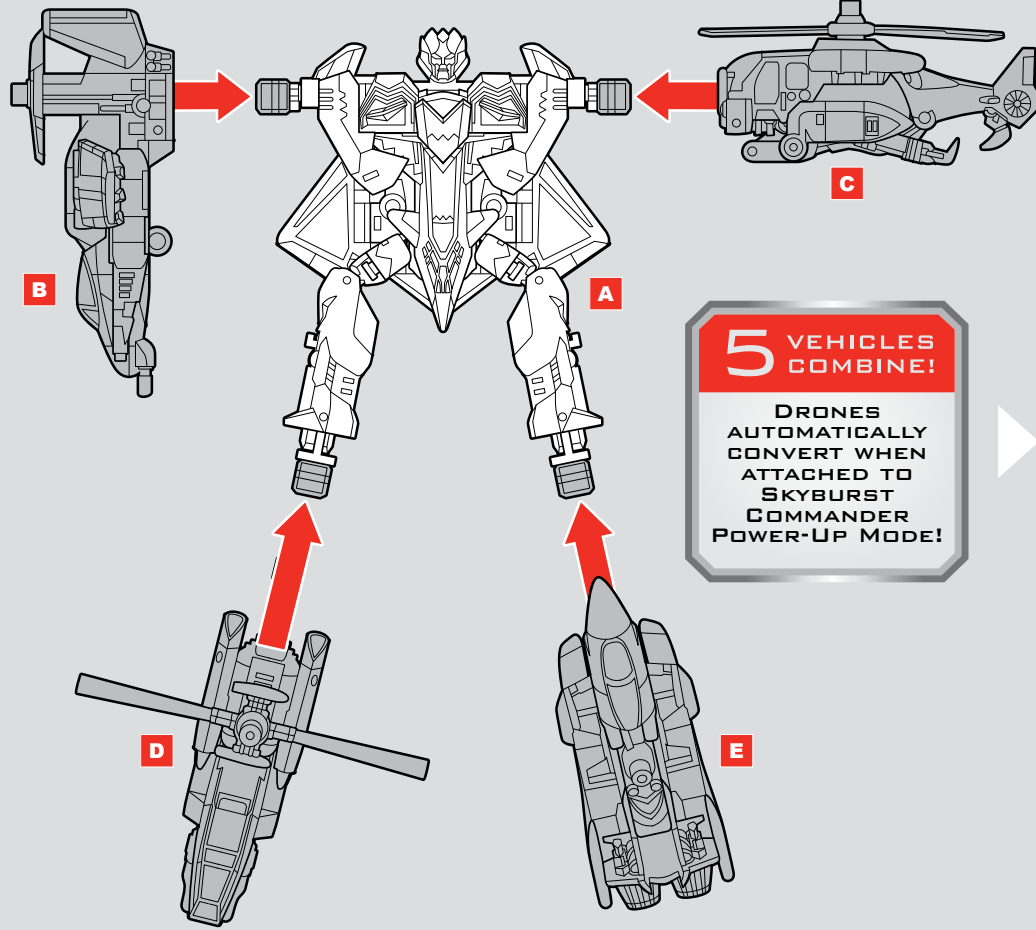

TRANSFORMERS

AGES 5+
27652

SKYBURST™ with AERIALBOTS™

LEVEL: 0 1 2 **3** 4 5
INTERMEDIATE

NOTE: Some parts are made to detach if excessive force is applied and are designed to be reattached if separation occurs. Adult supervision may be necessary for younger children.

TRANSFORMERS.COM

CHANGING TO VEHICLE MODE

REVERSE ORDER OF INSTRUCTIONS
TO CONVERT BACK INTO ROBOT.

CHANGING TO POWER-UP MODE

POWER CORE COMBINERS

**5 VEHICLES
COMBINE!**

DRONES
AUTOMATICALLY
CONVERT WHEN
ATTACHED TO
SKYBURST
COMMANDER
POWER-UP MODE!

POWER CORE COMBINERS

- MINI-CONS™ (SOLD SEPARATELY) AND DRONE VEHICLES ATTACH TO POWER-UP ANY COMMANDER FIGURE (SOLD SEPARATELY)!

NEED HELP?
TRANSFORMERS.COM/INSTRUCTIONS

Not suitable for children under 3 years because of small parts – choking hazard.