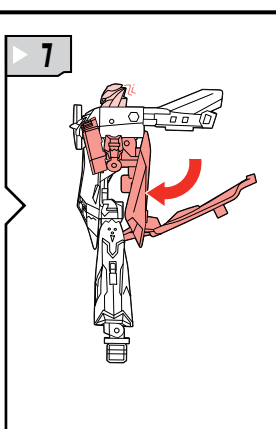

TRANSFORMERS

AGES 5+
27652

SKYBURST™ with AERIALBOTS™

LEVEL: 0 1 2 **3** 4 5
INTERMEDIATE

NOTE: Some parts are made to detach if excessive force is applied and are designed to be reattached if separation occurs. Adult supervision may be necessary for younger children.

TRANSFORMERS.COM

CHANGING TO VEHICLE MODE

REVERSE ORDER OF INSTRUCTIONS
TO CONVERT BACK INTO ROBOT.

CHANGING TO POWER-UP MODE

POWER CORE COMBINERS

**5 VEHICLES
COMBINE!**

DRONES
AUTOMATICALLY
CONVERT WHEN
ATTACHED TO
SKYBURST
COMMANDER
POWER-UP MODE!