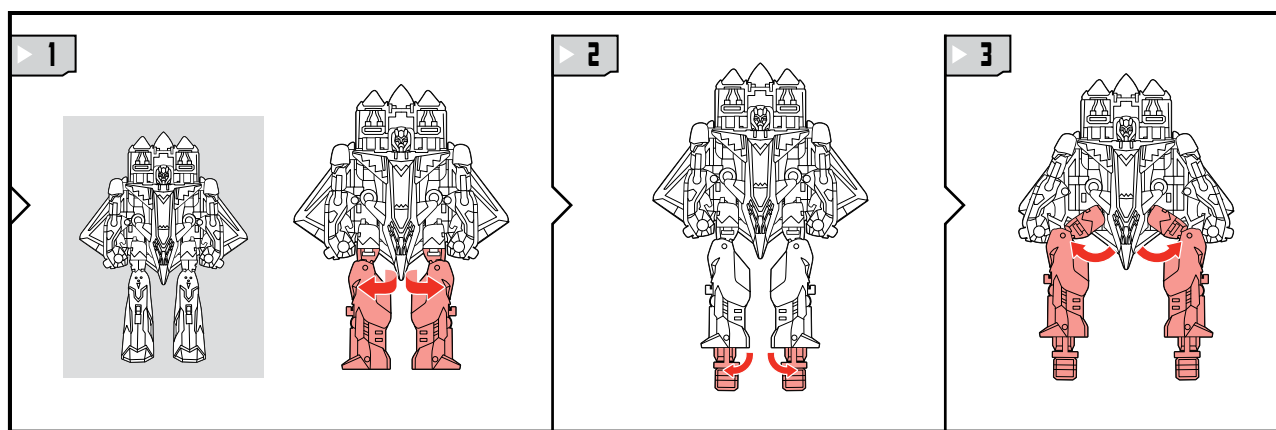

TRANSFORMERS

AGES 5+
27652

SKYBURST™ with AERIALBOTS™

LEVEL: 0 1 2 **3** 4 5
INTERMEDIATE

NOTE: Some parts are made to detach if excessive force is applied and are designed to be reattached if separation occurs. Adult supervision may be necessary for younger children.

TRANSFORMERS.COM

CHANGING TO VEHICLE MODE

REVERSE ORDER OF INSTRUCTIONS
TO CONVERT BACK INTO ROBOT.

CHANGING TO POWER-UP MODE

POWER CORE COMBINERS

**5 VEHICLES
COMBINE!**

DRONES
AUTOMATICALLY
CONVERT WHEN
ATTACHED TO
SKYBURST
COMMANDER
POWER-UP MODE!